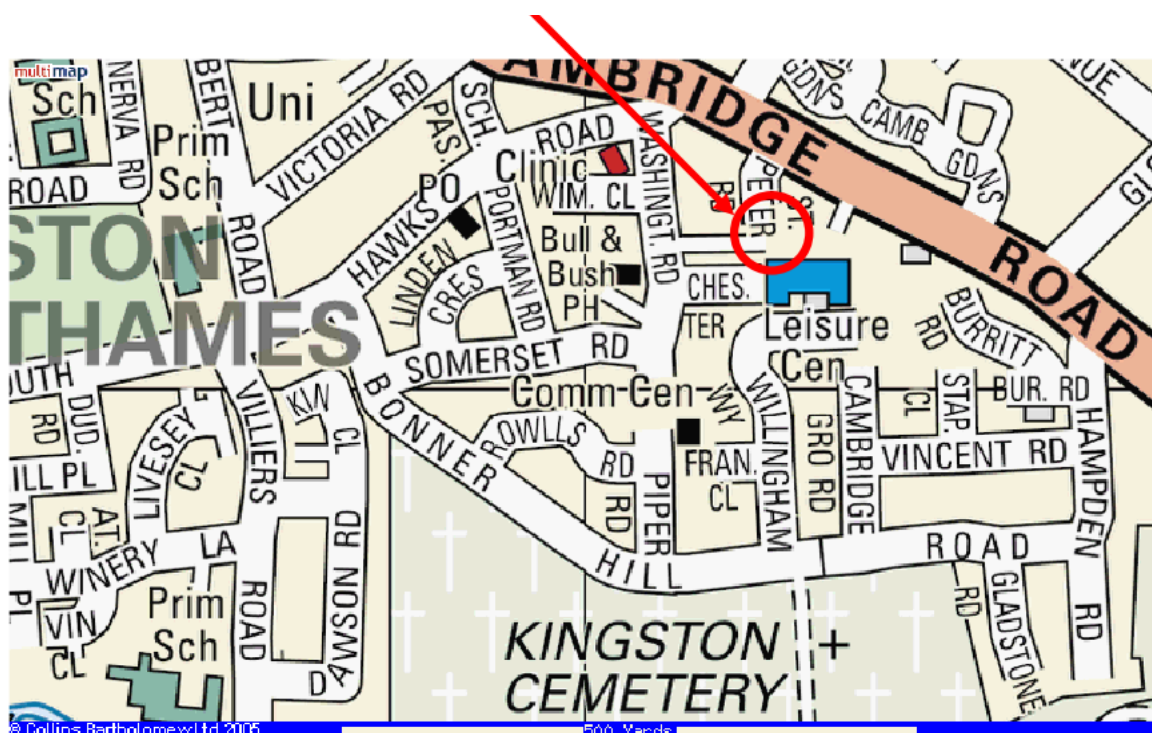

Directions to Surbiton Postal Rifle Club

Address: Eureka Road,
Kingston-upon-Thames,
Surrey,
KT1 3JG **
Tel: 020-8547-0943

** Please note that the above postcode is purely an approximation as the club does not have a postal address. If using satnav then it is better to use the street name than the postcode.

The red circle on the map below shows the location of the club. Eureka Road is the unnamed road leading into the circle from the left. **It is important to follow the directions below to reach Eureka Road** as it is not possible to turn into Washington Road from Cambridge Road/Hawks Road.

- From Hawks Road, turn into Portman Road
- At the end, turn left into Somerset Road
- Take the first left into Washington Road
- Take the second right into Eureka Road

The entrance to the club is through the iron grille gates at the end of Eureka Road. Flash your headlights at the gate and someone will let you in (if they see you on the CCTV) or, better still, please phone the club on the number at the top of this sheet from outside the gates and they will let you in.